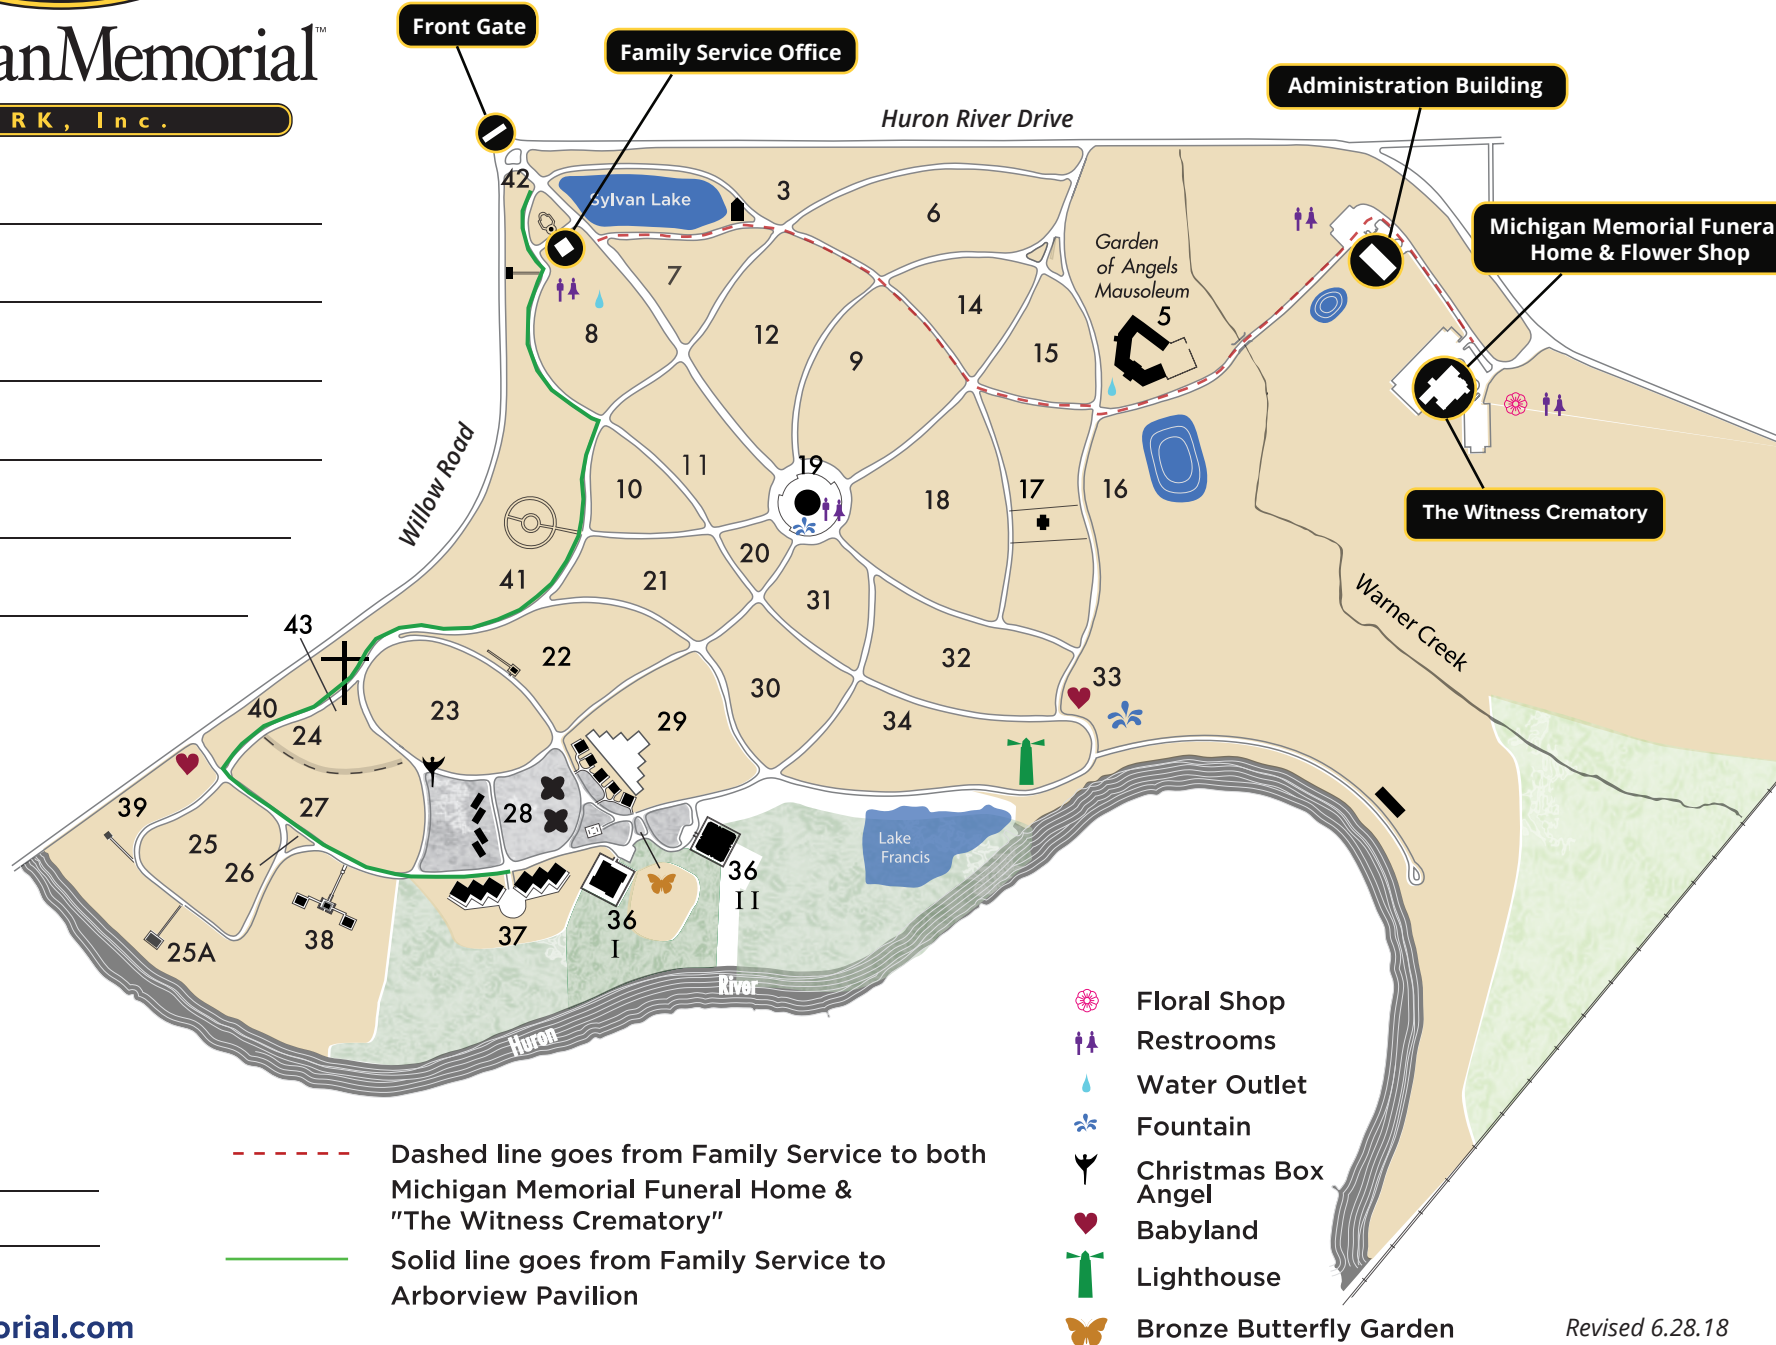

BLOCK 6 KLEIBER PLOTS

Locator Map

Location: 6,,338,,4

Block: 6

Section: 338

Grave Niche Crypt: 4

Prop Status: I

Deceased A: Kleiber, Raymond

Michigan Memorial

PARK, Inc.

Name: _____

Location: _____

Name: _____

Location: _____

Name: _____

Location: _____

Please Ask For:

www.MiMemorial.com

(734) 782-2473

----- Dashed line goes from Family Service to both Michigan Memorial Funeral Home & "The Witness Crematory"

————— Solid line goes from Family Service to Arborview Pavilion

- Floral Shop
- Restrooms
- Water Outlet
- Fountain
- Christmas Box Angel
- Babyland
- Lighthouse
- Bronze Butterfly Garden

Revised 6.28.18

- 3 Lake View Gardens
- 5 Garden of Memories & Garden of Angels Mausoleum
- 6 Garden of Blossoms
- 7 Sylvan Gardens
- 8 Serenity Gardens
- 9 Garden of Peace
- 10 Garden of Friendship
- 11 Garden of Hope
- 12 Garden of Pines
- 14 Garden of Splendor
- 15 Evergreen Gardens
- 16 Oakcrest
- 17 Fairlane Gardens
- 18 Chapel Gardens
- 19 Shrine of Remembrance
- 20 Garden of Eden
- 21 Maple Gardens
- 22 Garden of Apostles
- 23 Garden of Eternity
- 24 Calvary Gardens
- 25 Trinity Gardens
- 25A Garden of St. Francis
- 26 Joseph and Mary
- 27 Garden of Prayer
- 28 Trillium Gardens & The Oaks
- 29 Pinecrest
- 30 Blue Ridge Gardens
- 31 Garden of Faith
- 32 Garden of Charity
- 33 Twin Oaks/Babyland
- 34 Forest Hill Gardens & Lighthouse
- 36 Woodside I & II
- 37 Arborview
- 38 Garden of Eternal Flame
- 39 Companion Gardens
- 40 Resurrection Gardens
- 41 Masonic Gardens
- 42 Companion Gardens
- 43 Crucifix Island