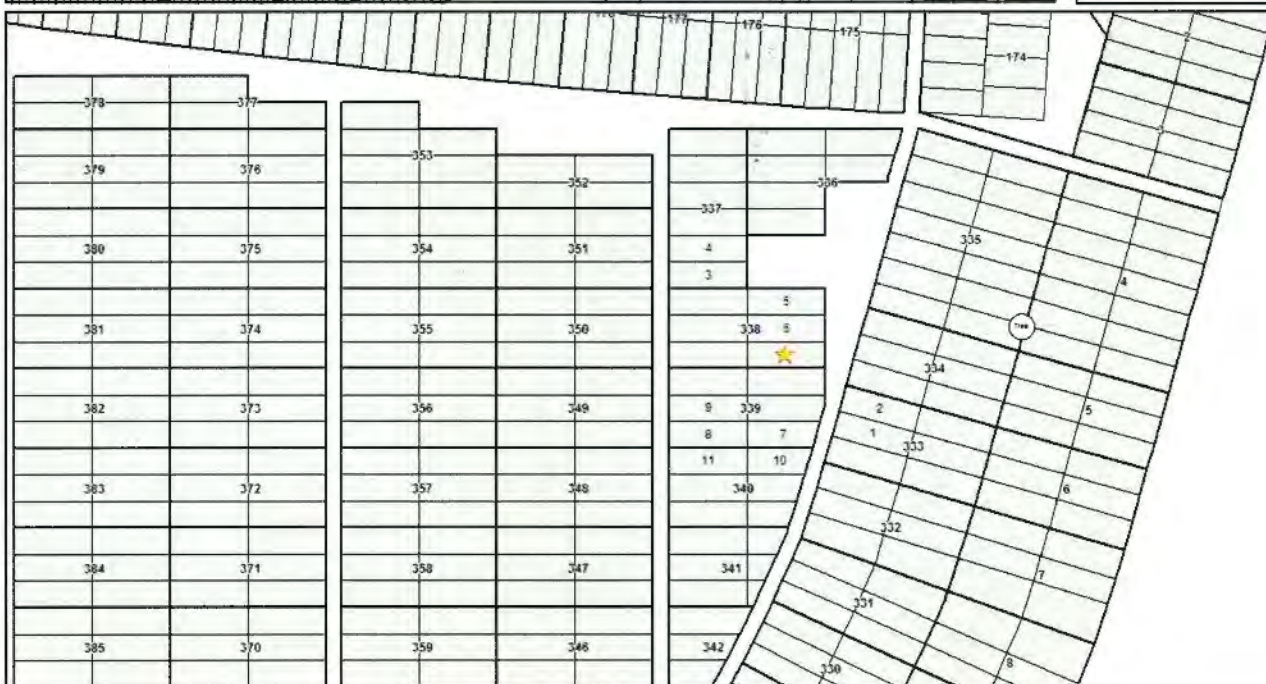

Location: 6,,338,,4

Block: 6

Section: 338

Grave Niche Crypt: 4

Prop Status: I

Deceased A: Kleiber, Raymond

Nearby Deceased

- 1-Williamson, Harry (6,,333,,5)
- 2-Williamson, Mabel (6,,333,,6)
- 3-Stabnau, Neola L (6,,337,,1)
- 4-Davis, Charles W (6,,337,,2)
- 5-Kleiber, Mildred V (6,,338,,6)
- 6-Kleiber, Benjamin (6,,338,,5)
- 7-Gile, William O (6,,339,,3)
- 8-Sergent, Jenny (6,,339,,4)
- 9-Sergent, Rita L (6,,339,,5)
- 10-Breza, Sophie (6,,340,,1)
- 11-Sergent, Robert (6,,340,,6)