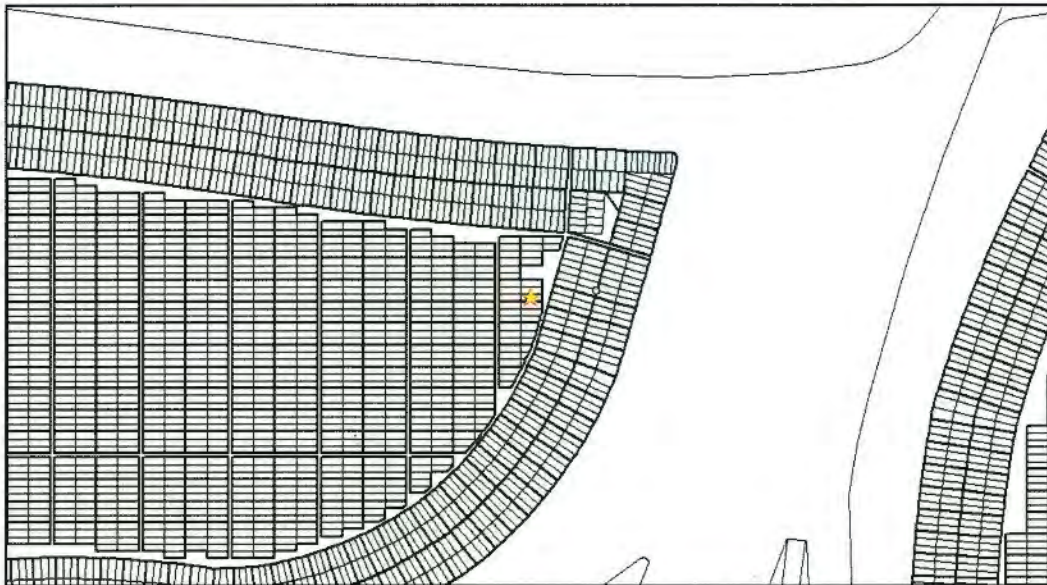

Location: 6,,338,,4

Block: 6

Section: 338

Grave Niche Crypt: 4

Prop Status: I

Deceased A: Kleiber, Raymond

Nearby Deceased

- 1-Williamson, Harry (6,,333,,5)
- 2-Williamson, Mabel (6,,333,,6)
- 3-Stabnau, Neola L (6,,337,,1)
- 4-Davis, Charles W (6,,337,,2)
- 5-Kleiber, Mildred V (6,,338,,6)
- 6-Kleiber, Benjamin (6,,338,,5)
- 7-Gile, William O (6,,339,,3)
- 8-Sergent, Jenny (6,,339,,4)
- 9-Sergent, Rita L (6,,339,,5)
- 10-Breza, Sophie (6,,340,,1)
- 11-Sergent, Robert (6,,340,,6)