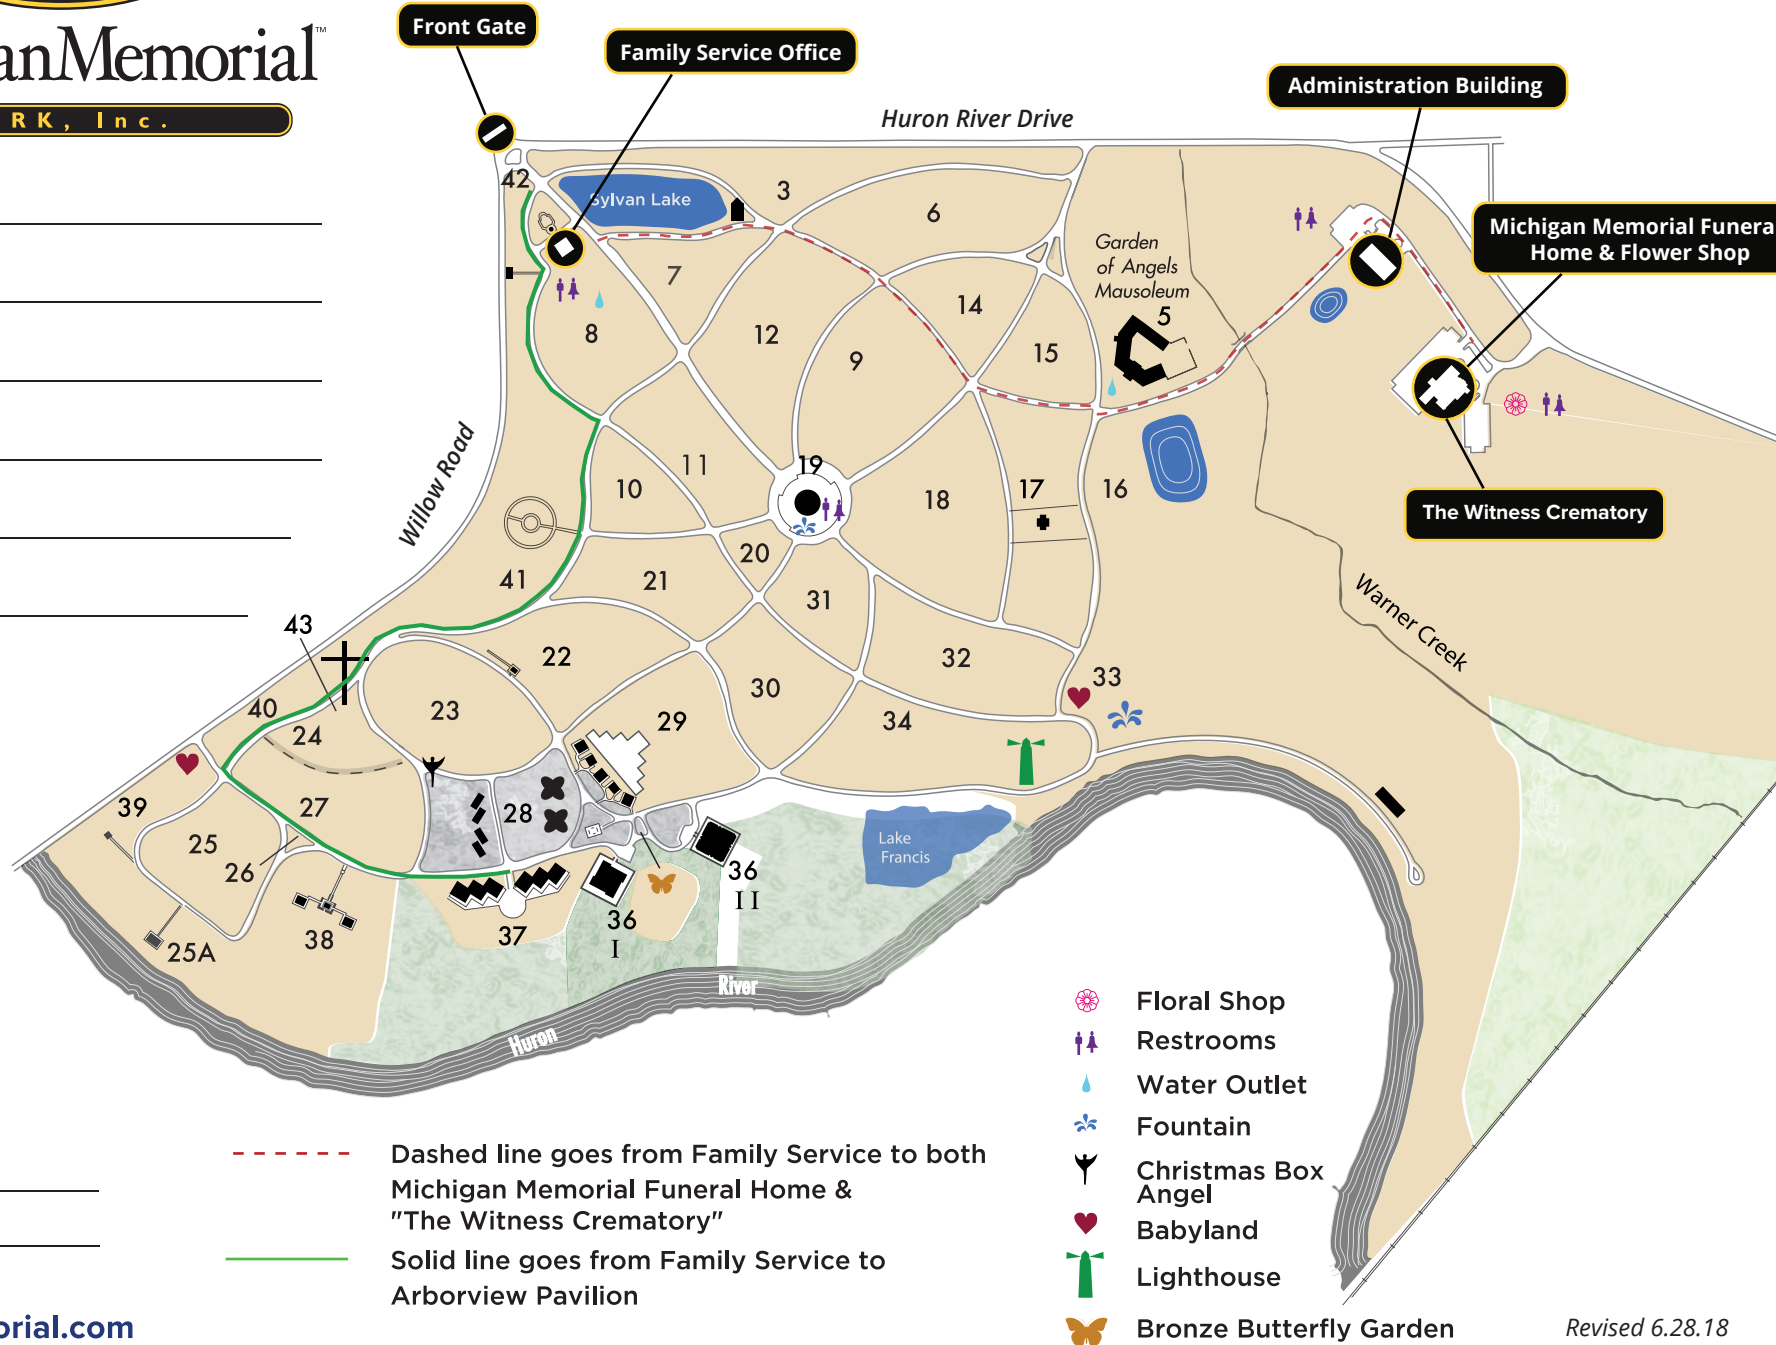

Latitude (LAT): 42.117504  
 N 42°7'3.01368"

Longitude (LONG): -83.349019  
 W 83°20'56.46804"

# Michigan Memorial

PARK, Inc.

Name: \_\_\_\_\_

Location: \_\_\_\_\_

Name: \_\_\_\_\_

Location: \_\_\_\_\_

Name: \_\_\_\_\_

Location: \_\_\_\_\_

Please Ask For:

\_\_\_\_\_  
 \_\_\_\_\_

[www.MiMemorial.com](http://www.MiMemorial.com)  
 (734) 782-2473

--- Dashed line goes from Family Service to both Michigan Memorial Funeral Home & "The Witness Crematory"

— Solid line goes from Family Service to Arborview Pavilion

- Floral Shop
- Restrooms
- Water Outlet
- Fountain
- Christmas Box Angel
- Babyland
- Lighthouse
- Bronze Butterfly Garden

Revised 6.28.18

- 3 Lake View Gardens
- 5 Garden of Memories & Garden of Angels Mausoleum
- 6 Garden of Blossoms
- 7 Sylvan Gardens
- 8 Serenity Gardens
- 9 Garden of Peace
- 10 Garden of Friendship
- 11 Garden of Hope
- 12 Garden of Pines
- 14 Garden of Splendor
- 15 Evergreen Gardens
- 16 Oakcrest
- 17 Fairlane Gardens
- 18 Chapel Gardens
- 19 Shrine of Remembrance
- 20 Garden of Eden
- 21 Maple Gardens
- 22 Garden of Apostles
- 23 Garden of Eternity
- 24 Calvary Gardens
- 25 Trinity Gardens
- 25A Garden of St. Francis
- 26 Joseph and Mary
- 27 Garden of Prayer
- 28 Trillium Gardens & The Oaks
- 29 Pinecrest
- 30 Blue Ridge Gardens
- 31 Garden of Faith
- 32 Garden of Charity
- 33 Twin Oaks/Babyland
- 34 Forest Hill Gardens & Lighthouse
- 36 Woodside I & II
- 37 Arborview
- 38 Garden of Eternal Flame
- 39 Companion Gardens
- 40 Resurrection Gardens
- 41 Masonic Gardens
- 42 Companion Gardens
- 43 Crucifix Island