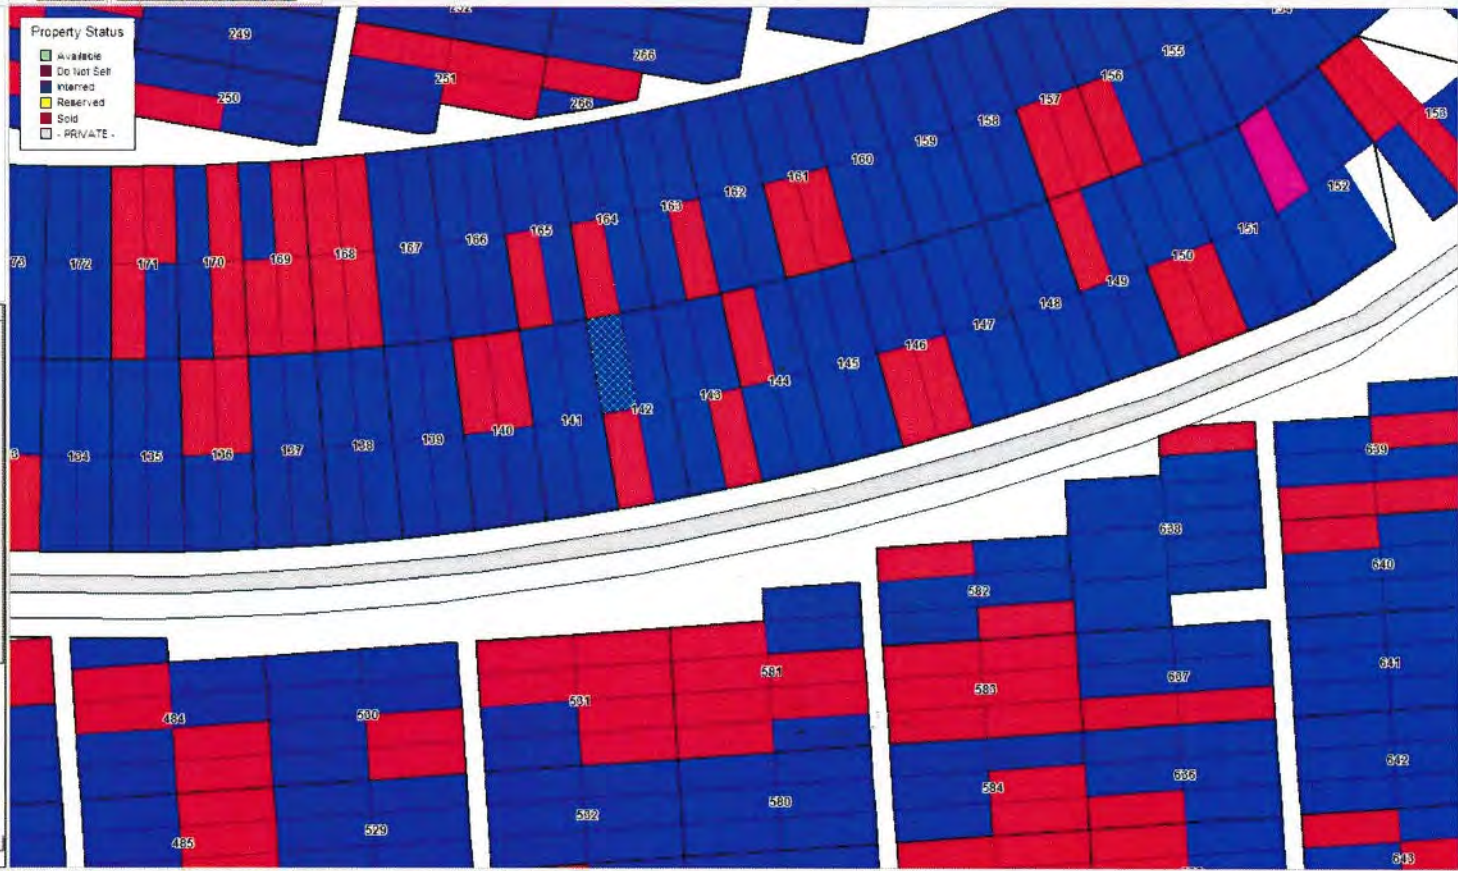

# BLOCK 24 GRAF PLOTS

## Locator Map

Location: 24,,142,,1  
Block: 24  
Section: 142  
Grave Niche Crypt: 1  
Prop Status: I  
Deceased A: Dunberger, Louise

Map Michigan Memorial Park Theme Property Status

**Property Status**

- Available
- Do Not Sell
- Interred
- Reserved
- Sold
- PRIVATE

Location: 24.142.1  
 Raster: 24  
 Block: 24  
 Not Used:  
 Section: 142  
 Row:  
 Grave Niche Crypt: 1  
 Prop Status: 1  
 Deceased A: Dunberger Louise  
 Deceased B:  
 Deceased C:  
 Deceased D:  
 Convey No:  
 Convey Date:  
 Vlt Desc:  
 Vlt Inst Dt:  
 Mkr Desc:  
 Mkr Order No:  
 Mkr Order Date:  
 Mkr Inst Dt:  
 Mkr Inst By:  
 ContractNo A:  
 ContractNo B:  
 ContractNo C:  
 ContractNo D:  
 OwnerNo A: 42960  
 OwnerNo B:  
 OwnerNo C:  
 OwnerNo D:  
 Owner Name: Dunberger Louise

— Solid line goes from Family Service to Arborview Pavilion

- Floral Shop
- Restrooms
- Water Outlet
- Fountain
- Christmas Box Angel
- Babyland
- Lighthouse
- Bronze Butterfly Garden

Revised 6.28.18

- 3 Lake View Gardens
- 5 Garden of Memories & Garden of Angels Mausoleum
- 6 Garden of Blossoms
- 7 Sylvan Gardens
- 8 Serenity Gardens
- 9 Garden of Peace
- 10 Garden of Friendship
- 11 Garden of Hope
- 12 Garden of Pines
- 14 Garden of Splendor
- 15 Evergreen Gardens
- 16 Oakcrest
- 17 Fairlane Gardens
- 18 Chapel Gardens
- 19 Shrine of Remembrance
- 20 Garden of Eden
- 21 Maple Gardens
- 22 Garden of Apostles
- 23 Garden of Eternity
- 24 Calvary Gardens
- 25 Trinity Gardens
- 25A Garden of St. Francis
- 26 Joseph and Mary
- 27 Garden of Prayer
- 28 Trillium Gardens & The Oaks
- 29 Pinecrest
- 30 Blue Ridge Gardens
- 31 Garden of Faith
- 32 Garden of Charity
- 33 Twin Oaks/Babyland
- 34 Forest Hill Gardens & Lighthouse
- 36 Woodside I & II
- 37 Arborview
- 38 Garden of Eternal Flame
- 39 Companion Gardens
- 40 Resurrection Gardens
- 41 Masonic Gardens
- 42 Companion Gardens
- 43 Crucifix Island