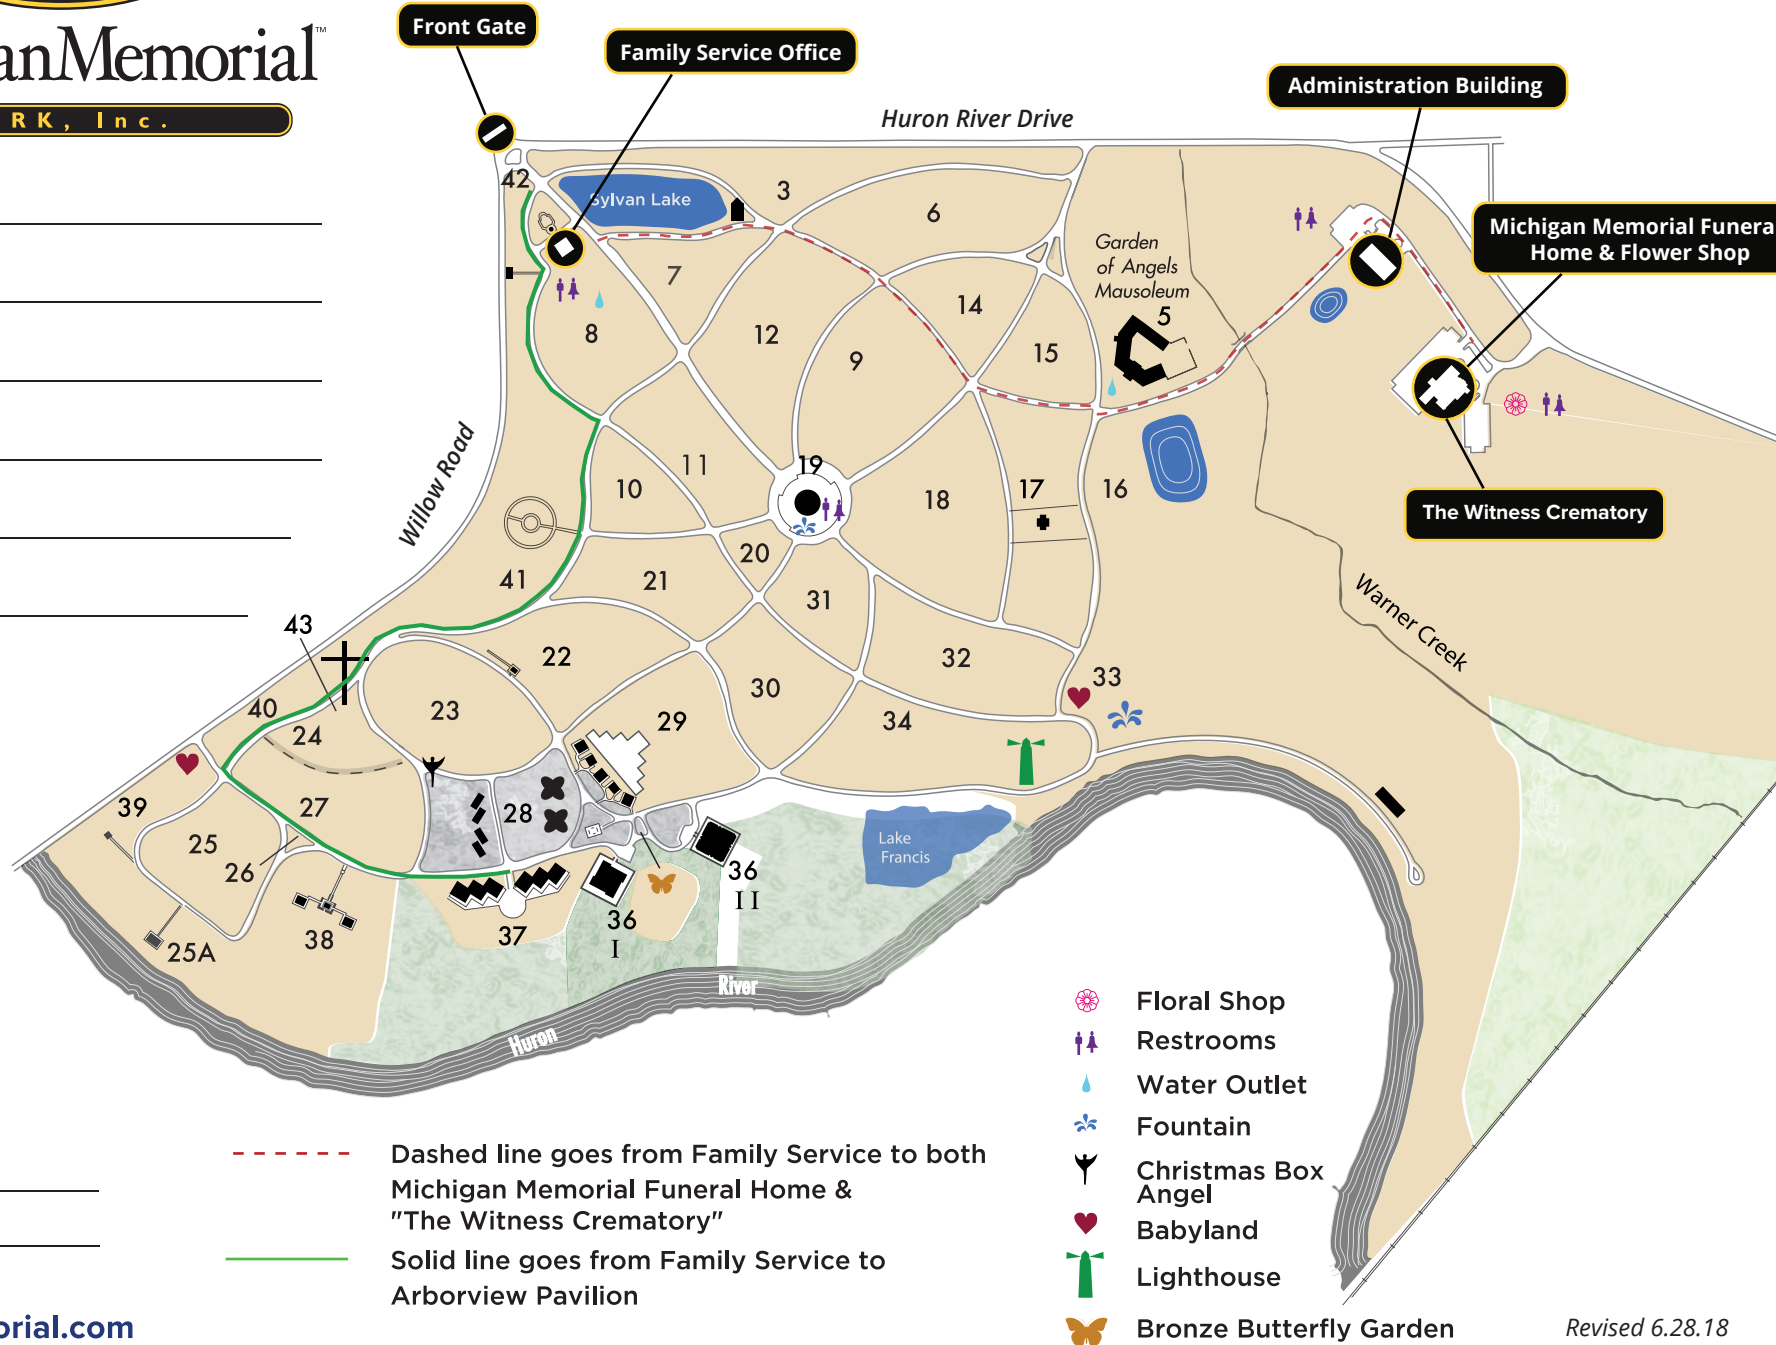

Michigan Memorial

PARK, Inc.

Name: _____

Location: _____

Name: _____

Location: _____

Name: _____

Location: _____

Please Ask For:

_____
_____

www.MiMemorial.com
(734) 782-2473

--- Dashed line goes from Family Service to both Michigan Memorial Funeral Home & "The Witness Crematory"

— Solid line goes from Family Service to Arborview Pavilion

- Floral Shop
- Restrooms
- Water Outlet
- Fountain
- Christmas Box Angel
- Babyland
- Lighthouse
- Bronze Butterfly Garden

Revised 6.28.18

- 3 Lake View Gardens
- 5 Garden of Memories & Garden of Angels Mausoleum
- 6 Garden of Blossoms
- 7 Sylvan Gardens
- 8 Serenity Gardens
- 9 Garden of Peace
- 10 Garden of Friendship
- 11 Garden of Hope
- 12 Garden of Pines
- 14 Garden of Splendor
- 15 Evergreen Gardens
- 16 Oakcrest
- 17 Fairlane Gardens
- 18 Chapel Gardens
- 19 Shrine of Remembrance
- 20 Garden of Eden
- 21 Maple Gardens
- 22 Garden of Apostles
- 23 Garden of Eternity
- 24 Calvary Gardens
- 25 Trinity Gardens
- 25A Garden of St. Francis
- 26 Joseph and Mary
- 27 Garden of Prayer
- 28 Trillium Gardens & The Oaks
- 29 Pinecrest
- 30 Blue Ridge Gardens
- 31 Garden of Faith
- 32 Garden of Charity
- 33 Twin Oaks/Babyland
- 34 Forest Hill Gardens & Lighthouse
- 36 Woodside I & II
- 37 Arborview
- 38 Garden of Eternal Flame
- 39 Companion Gardens
- 40 Resurrection Gardens
- 41 Masonic Gardens
- 42 Companion Gardens
- 43 Crucifix Island